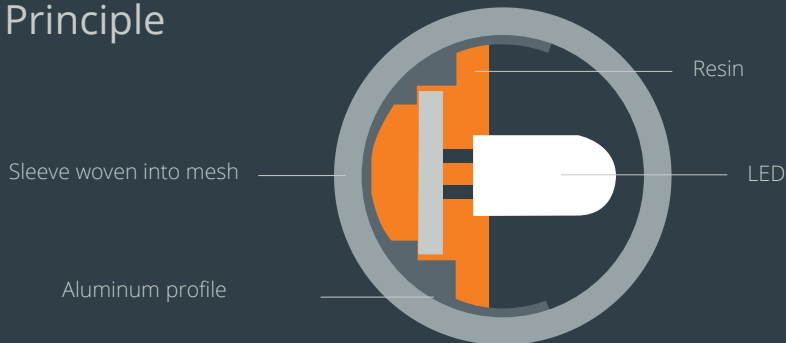

MEDIAMESH provides:

- A patented system of LED technology integrated into robust stainless steel metal fabric.
- Exceptionally deep color palette and remarkable brilliance.
- Vertical resolution adjustable in 10 mm increments from 40 mm spacing and upward.
- Horizontal resolution standard at 25 and 42.5 mm horizontal pixel spacing.
- Control system for graphics, animations, video clips and real-time data feeds.
- Automatically adjusted brightness to match lighting conditions.
- Profile is less than 1 inch (25mm) thick.
- IP66 rated for operation in all exterior climates.
- High quality LED diodes with more than 90,000+ hours of high performance.
- GKD has the flexibility to angle LEDs 0-20 degrees up or down, targeting the ideal viewing location.

Construction Principle