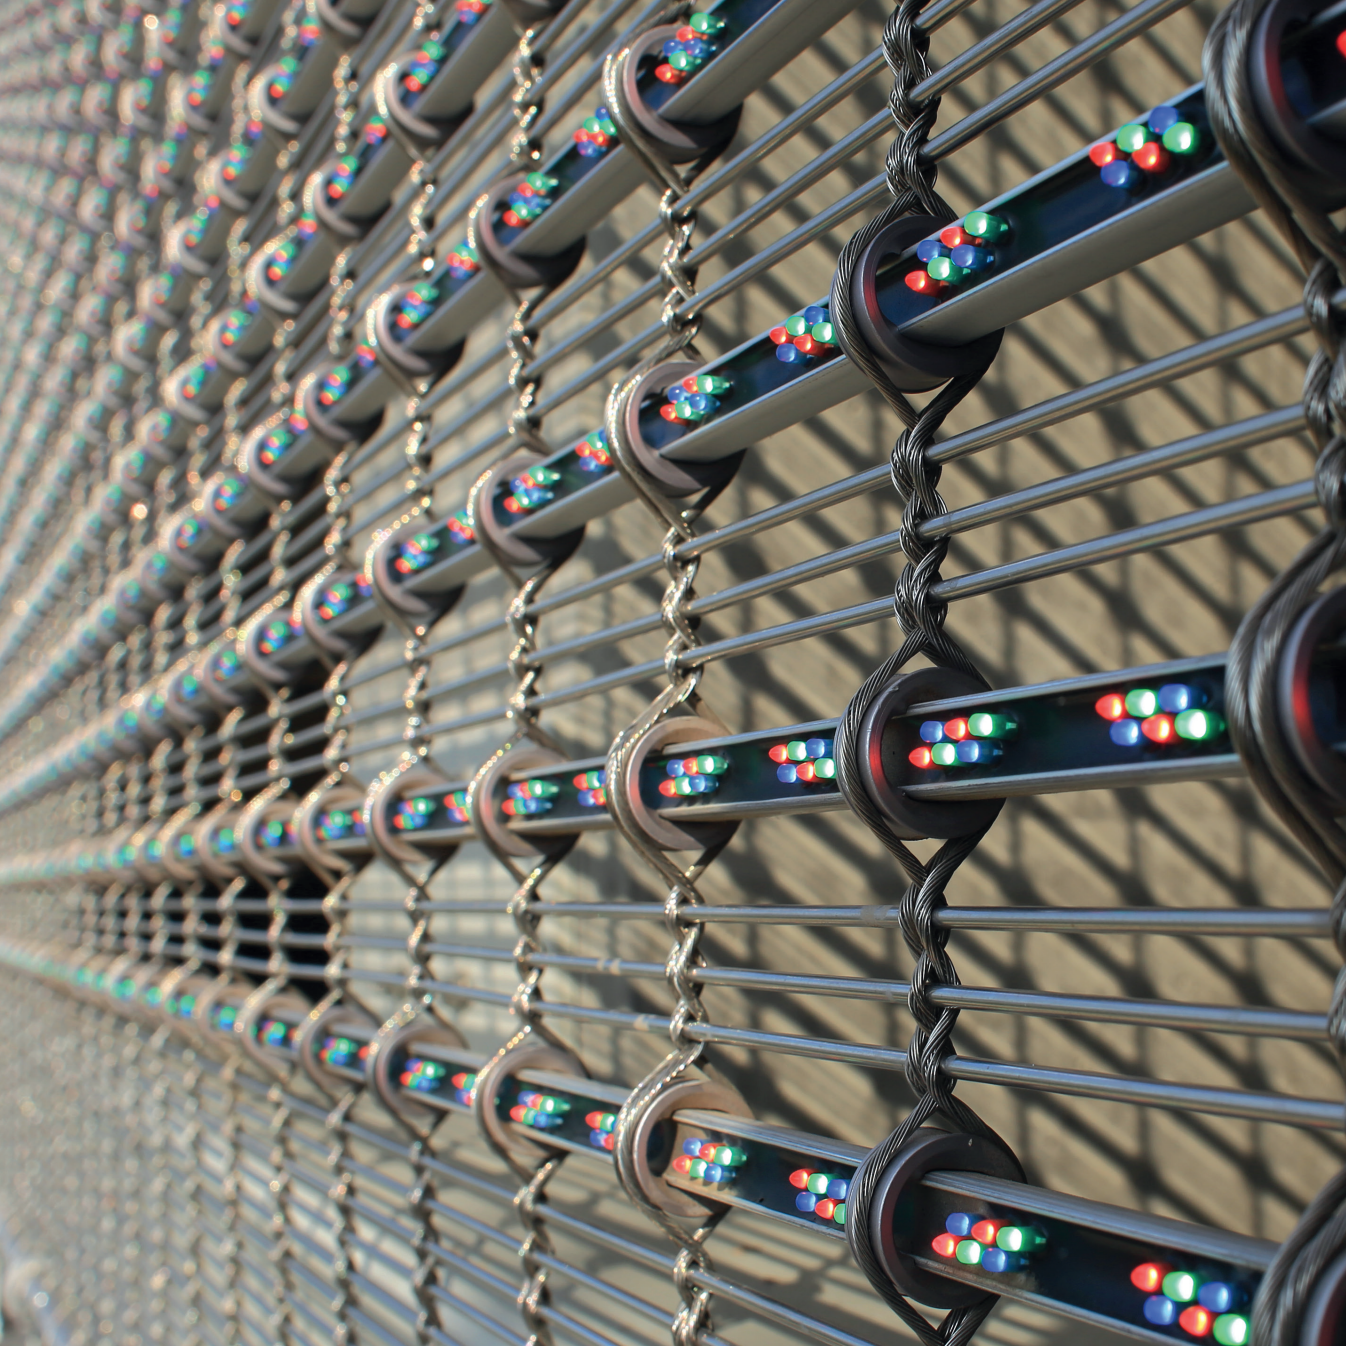

MEDIAMESH®

LED Technology
woven to perfection

GKD MEDIAMESH is the premium transparent display solution

From concept to installation, GKD MEDIAMESH is the all-in-one solution for large scale, transparent energy efficient LED displays.

- ◆ A patented system of LED technology integrated into robust stainless steel metal fabric.
- ◆ Exceptionally deep color palette and remarkable brilliance.
- ◆ Vertical resolution adjustable in 10 mm increments from 40 mm spacing and upward.
- ◆ Horizontal resolution standard at 25 and 42.5 mm horizontal pixel spacing.
- ◆ Control system for graphics, animations, video clips and real-time data feeds.
- ◆ Automatically adjusted brightness to match lighting conditions.
- ◆ Profile is less than 1 inch (25mm) thick.
- ◆ IP66 rated for operation in all exterior climates.
- ◆ High quality LED diodes with more than 90,000+ hours of high performance.
- ◆ GKD has the flexibility to angle LEDs 0-20 degrees up or down, targeting the ideal viewing location.

Supergraphics Display

- ◆ Average installations approximately four times the size of traditional billboards.
- ◆ Larger format allows a longer and broader viewing range and greater message rotation.
- ◆ Supports a wide range of media allowing owners to promote advertising and to convey real-time conditions, promotions, public safety, news and weather.
- ◆ Dynamic media presentation will draw attention and transform a building into a media icon.
- ◆ Available in different versions to suit the design and customers needs.

Viewing Angles and Rotation

Vertical viewing angle

Horizontal viewing angle

GKD provides state-of-the-art transitions from indirect to direct viewing angles. Clear, crisp, and consistent imagery.

A = angle of LED tube