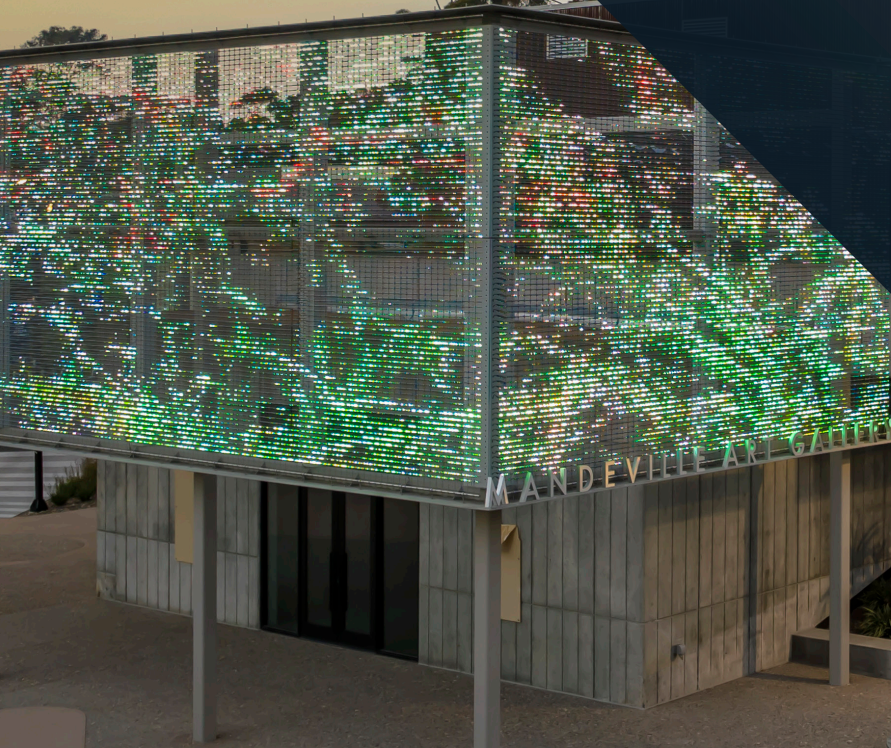

MEDIAMESH®

LED Technology
woven to perfection

GKD MEDIAMESH is the premium transparent display solution

From concept to installation, GKD MEDIAMESH is the all-in-one solution for large scale, transparent energy efficient LED displays.

- ◆ A patented system of LED technology integrated into robust stainless steel metal fabric.
- ◆ Exceptionally deep color palette and remarkable brilliance.
- ◆ Vertical resolution adjustable in 10 mm increments from 40 mm spacing and upward.
- ◆ Horizontal resolution standard at 25 and 42.5 mm horizontal pixel spacing.
- ◆ Control system for graphics, animations, video clips and real-time data feeds.
- ◆ Automatically adjusted brightness to match lighting conditions.
- ◆ Profile is less than 1 inch (25mm) thick.
- ◆ IP66 rated for operation in all exterior climates.
- ◆ High quality LED diodes with more than 90,000+ hours of high performance.
- ◆ GKD has the flexibility to angle LEDs 0-20 degrees up or down, targeting the ideal viewing location.

Supergraphics Display

- ◆ Average installations approximately four times the size of traditional billboards.
- ◆ Larger format allows a longer and broader viewing range and greater message rotation.
- ◆ Supports a wide range of media allowing owners to promote advertising and to convey real-time conditions, promotions, public safety, news and weather.
- ◆ Dynamic media presentation will draw attention and transform a building into a media icon.
- ◆ Available in different versions to suit the design and customers needs.

Viewing Angles and Rotation

Vertical viewing angle

Horizontal viewing angle

GKD provides state-of-the-art transitions from indirect to direct viewing angles. Clear, crisp, and consistent imagery.

A = angle of LED tube