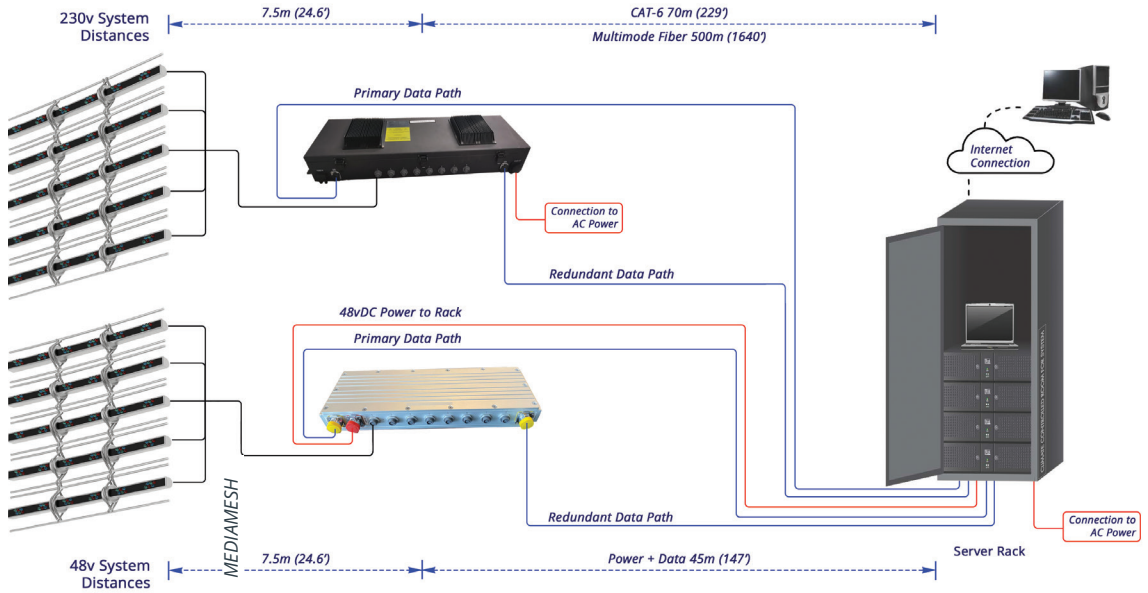

GKD Mediamesh® 230V & 48V SYSTEM DIAGRAMS