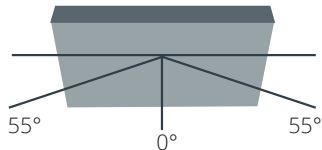

- ◆ A patented system of LED technology integrated into robust stainless steel metal fabric.
- ◆ Exceptionally deep color palette and remarkable brilliance.
- ◆ Vertical resolution adjustable in 10 mm increments from 40 mm spacing and upward.
- ◆ Horizontal resolution standard at 25 and 42.5 mm horizontal pixel spacing.
- ◆ Control system for graphics, animations, video clips and real-time data feeds.
- ◆ Automatically adjusted brightness to match lighting conditions.
- ◆ Profile is less than 1 inch (25mm) thick.
- ◆ IP66 rated for operation in all exterior climates.
- ◆ High quality LED diodes with more than 90,000+ hours of high performance.
- ◆ GKD has the flexibility to angle LEDs 0-20 degrees up or down, targeting the ideal viewing location.

Supergraphics Display

- ◆ Average installations approximately four times the size of traditional billboards.
- ◆ Larger format allows a longer and broader viewing range and greater message rotation.
- ◆ Supports a wide range of media allowing owners to promote advertising and to convey real-time conditions, promotions, public safety, news and weather.
- ◆ Dynamic media presentation will draw attention and transform a building into a media icon.
- ◆ Available in different versions to suit the design and customers needs.

Viewing Angles and Rotation

Vertical viewing angle

Horizontal viewing angle

GKD provides state-of-the-art transitions from indirect to direct viewing angles. Clear, crisp, and consistent imagery.

A = angle of LED tube