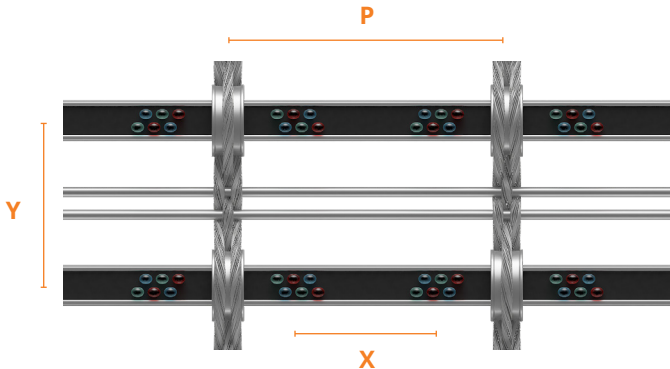

P = cable pitch
X = horizontal pixel spacing
Y = vertical pixel spacing